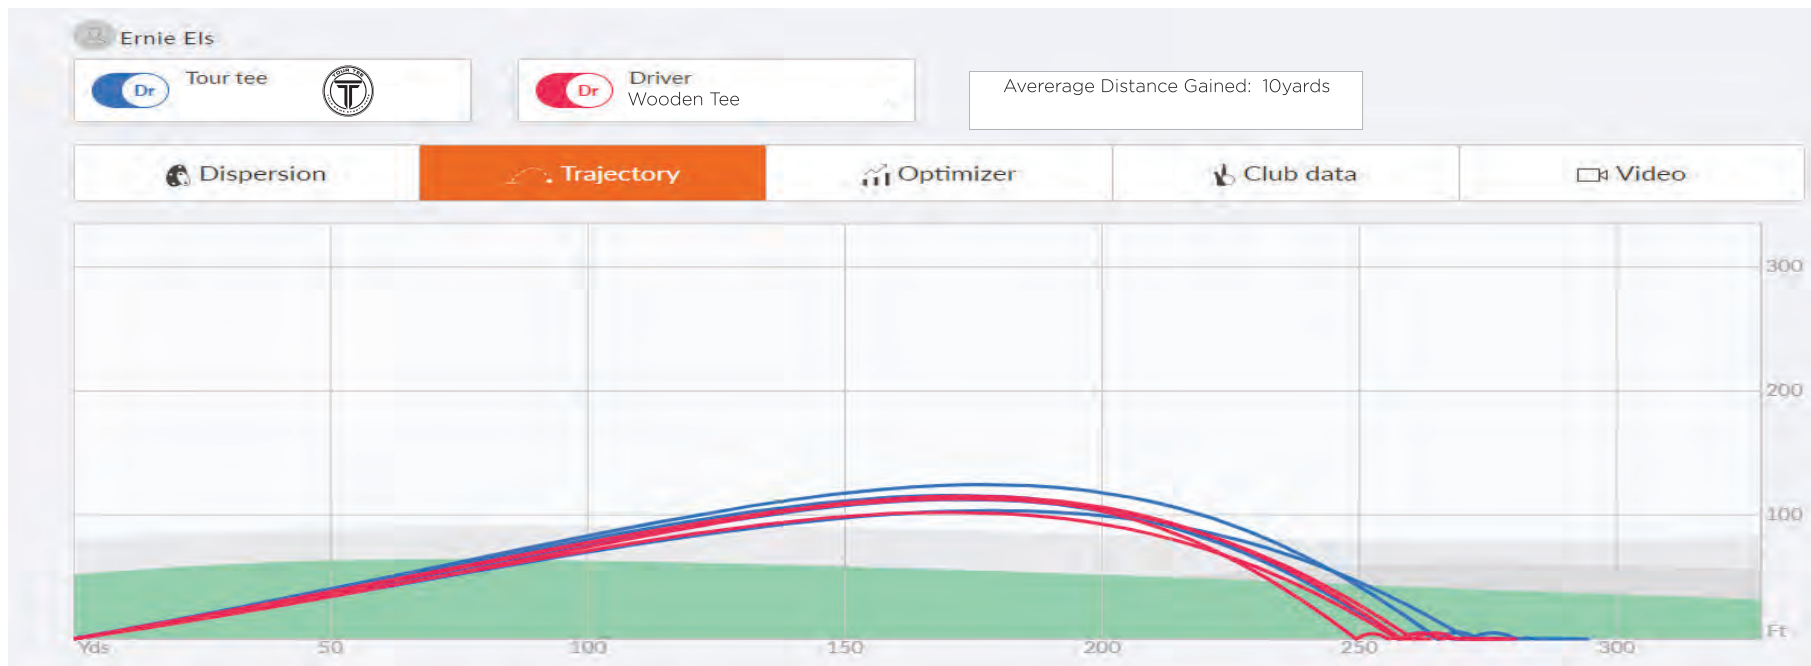

Tour Tee Performance

Actual data collected on 29th June 2022 at Liberty National Golf Club in New York during the Icons Series using Trackman.
Player - Ernie Els

Average

Carry	Total	Ball Speed	Club Speed	Dyn. Loft	Attack Ang.	Spin Loft	Launch Ang.	Smash Fac.	Swing Pl.
267.4 Yds	287.5 Yds	166.0 Mph	112.9 Mph	14.2 Deg	4.1 Deg	10.4 Deg	12.8 Deg	1.47	52.7 Deg

2022-06-29

Wooden Tee

Average

Carry	Total	Ball Speed	Club Speed	Dyn. Loft	Attack Ang.	Spin Loft	Launch Ang.	Smash Fac.	Swing Pl.
257.0 Yds	275.9 Yds	162.5 Mph	111.1 Mph	13.7 Deg	2.6 Deg	11.6 Deg	12.3 Deg	1.46	53.2 Deg

2022-06-29