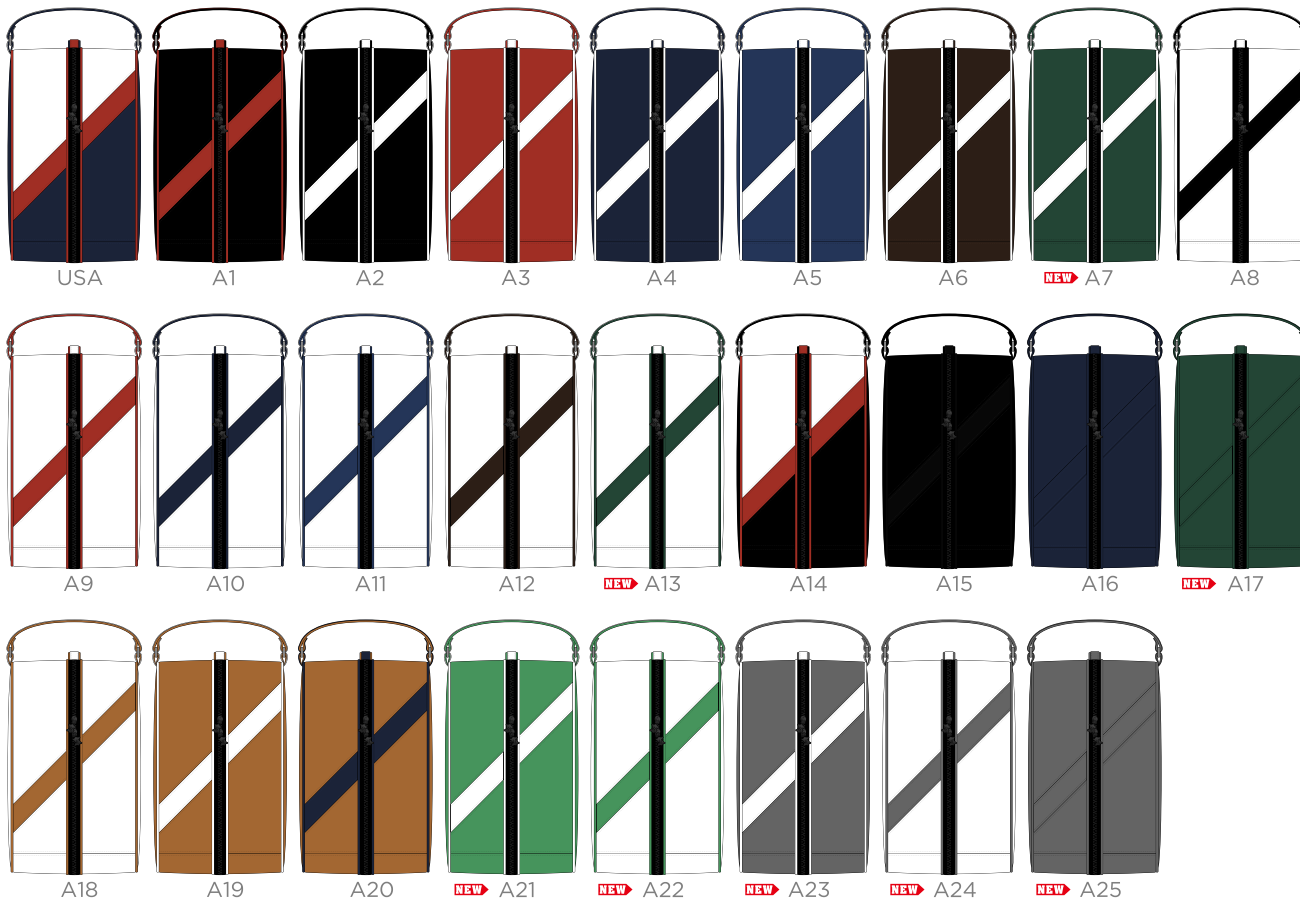

VANTO

College Premium Shoe Bag

LEATHER COLOUR