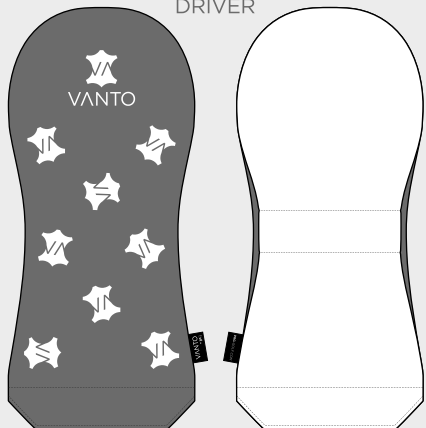

Two Tone Wood Cover

DRIVER