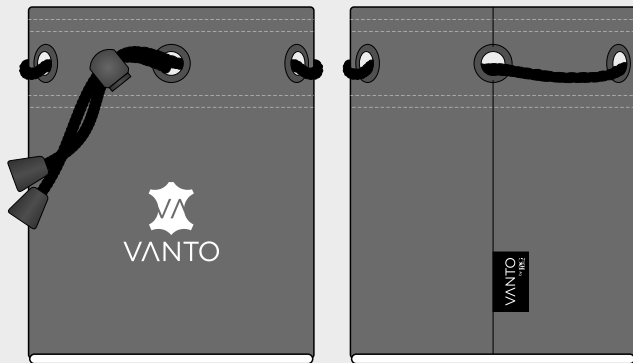

BACK

Two Tone Deluxe Tote Bag

FRONT