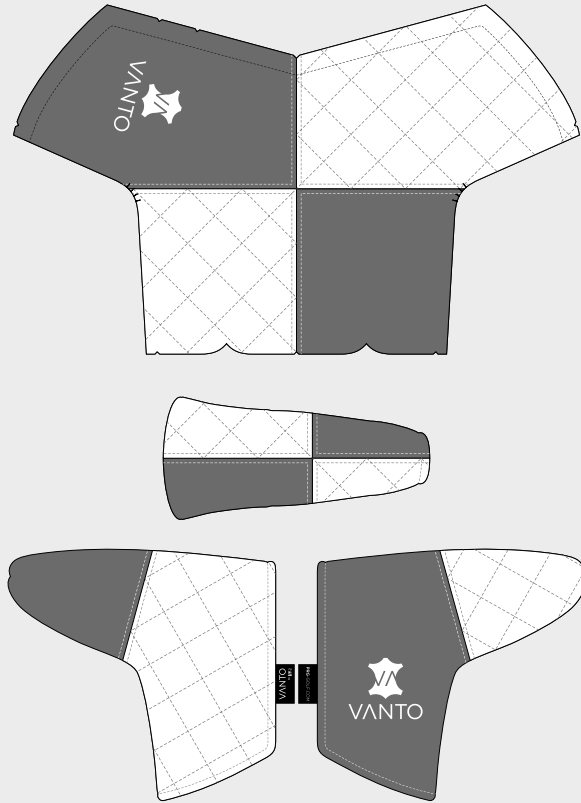

Cross Blade Cover