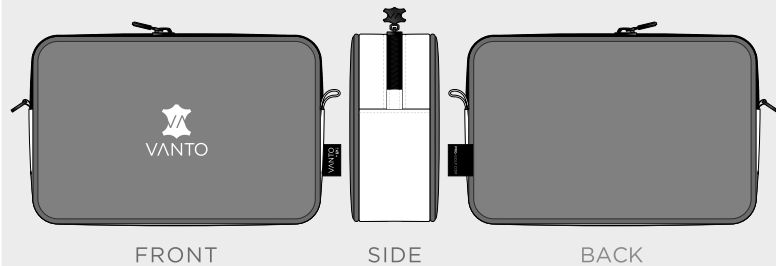

### LEATHER COLOUR

Two Tone Single Zip Tote Bag

FRONT

SIDE

BACK

FRONT

SIDE

BACK