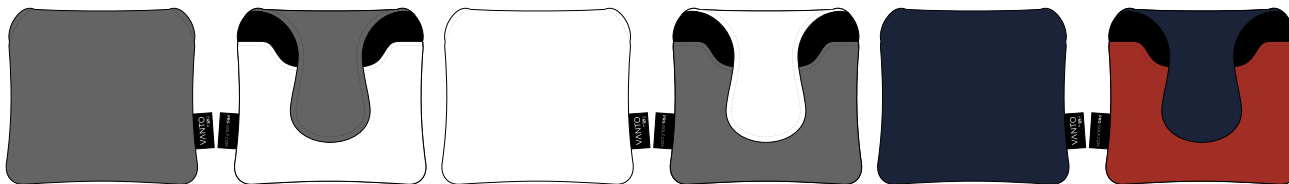

Two Tone Vintage Mallet Cover

B7

B8

B9

LEATHER COLOUR