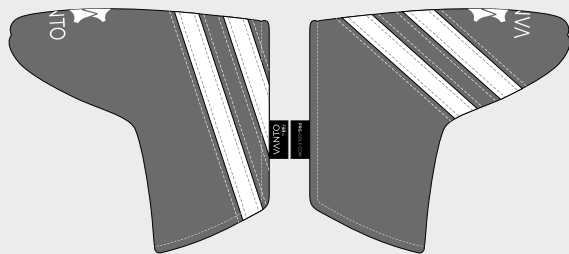

Track Blade Cover