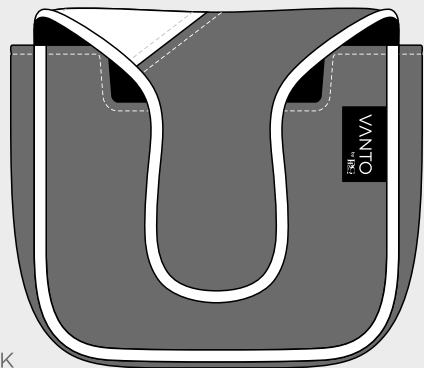

VANTO

College Spider Mallet

FRONT

BACK

USA

A1

A2

A3

A4

A5

A6

NEW A7

A8

A9

A10

A11

A12

NEW A13

A14

A15

A16

NEW A17

A18

A19

A20

NEW A21

NEW A22

NEW A23

NEW A24

NEW A25

LEATHER
COLOUR