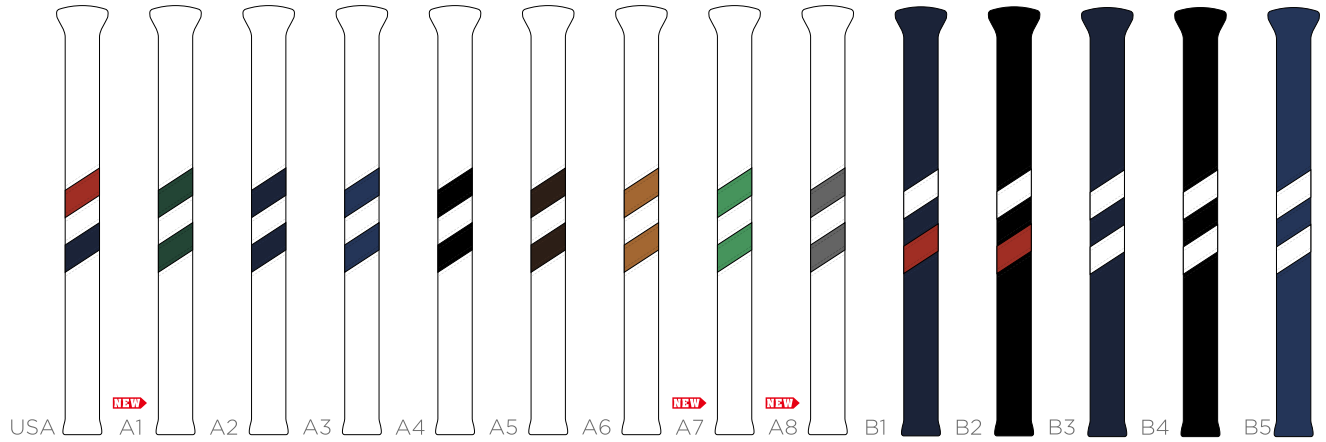

Track Alignment Cover

LEATHER COLOUR