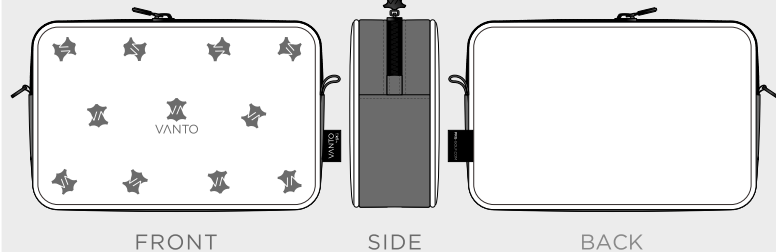

### LEATHER COLOUR

Two Tone Single Zip Tote Bag

FRONT

SIDE

BACK

FRONT

SIDE

BACK