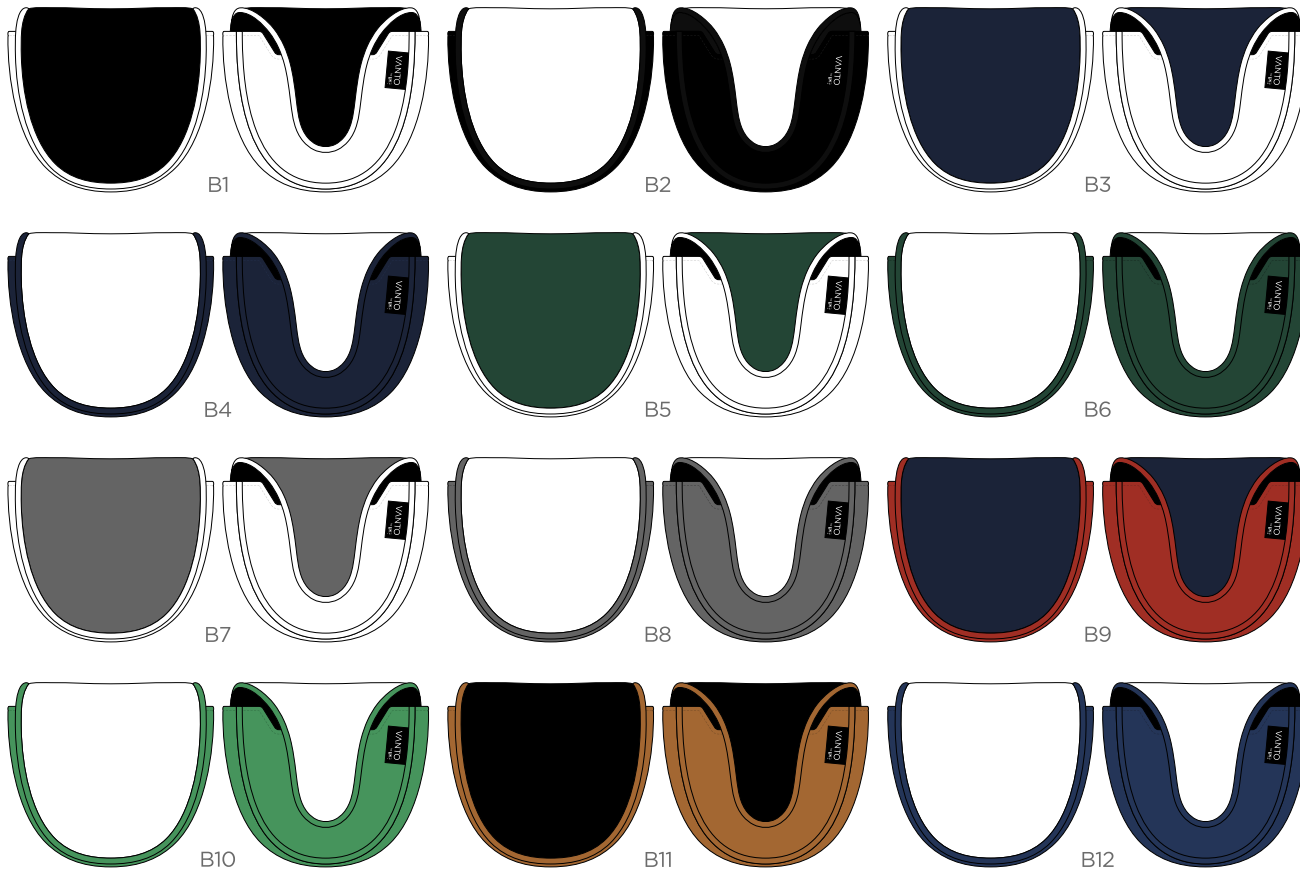

Two Tone Mallet Cover

LEATHER COLOUR