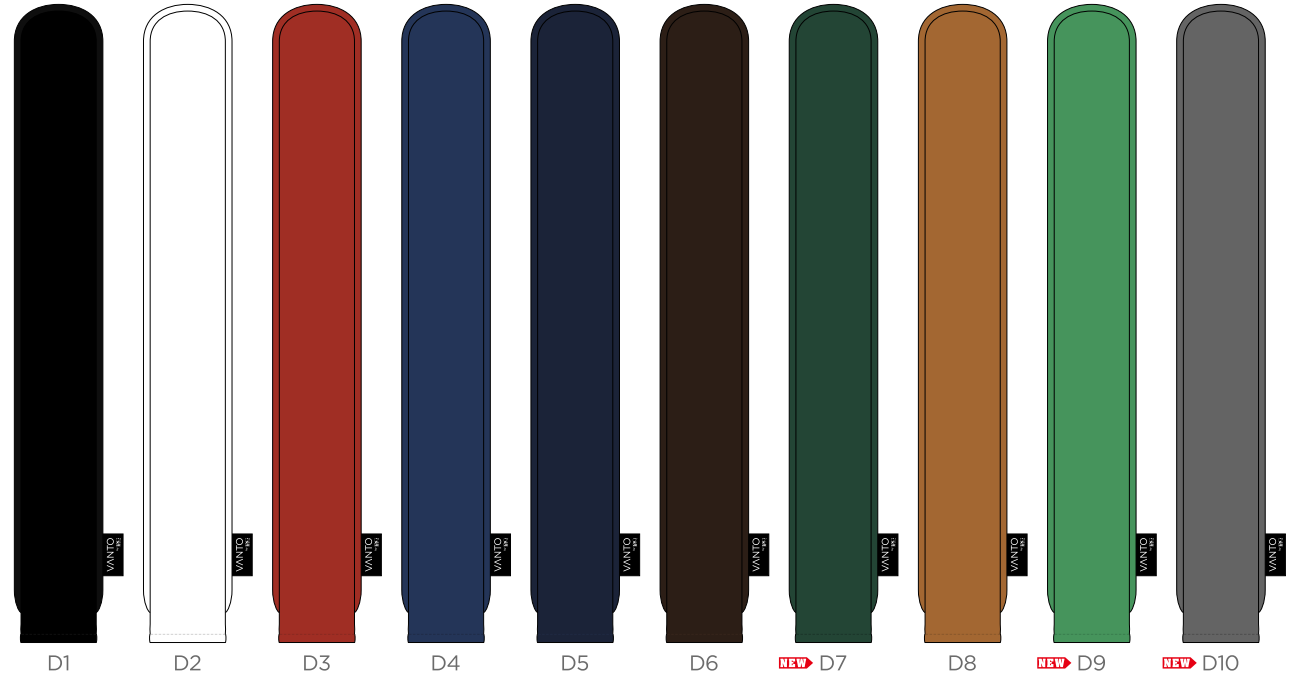

D4

D5

D6

D7

D8

D9

D10

LEATHER  
COLOUR

## Classic Alignment Stick Cover

LEATHER  
COLOUR