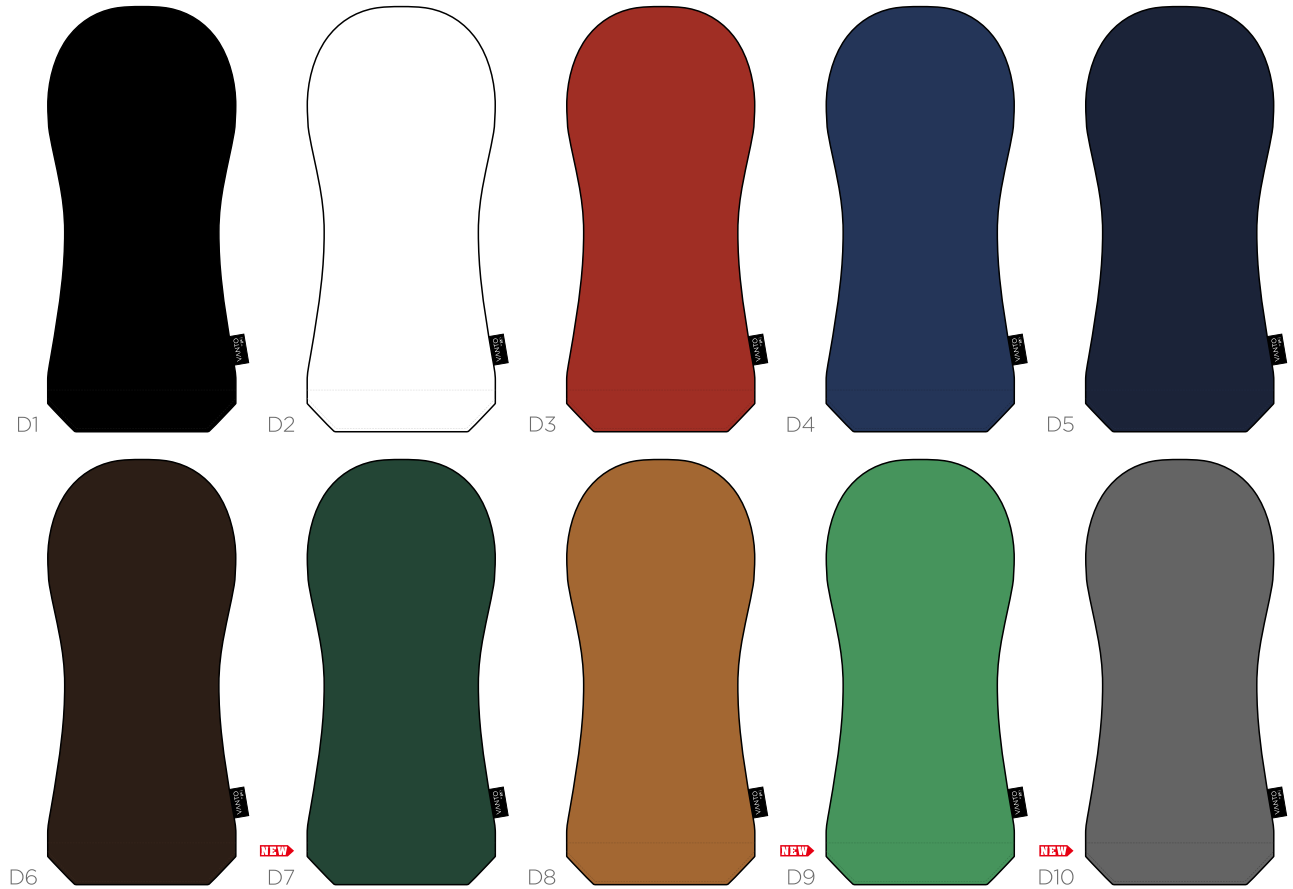

Classic Vintage Wood Cover

LEATHER COLOUR

- WHITE LUGANO
- BLACK LUGANO
- RED LUGANO
- BLUE LUGANO
- NAVY LUGANO
- BROWN LUGANO
- TAN LUGANO
- HUNTER LUGANO
- EMERALD LUGANO
- GRAY LUGANO