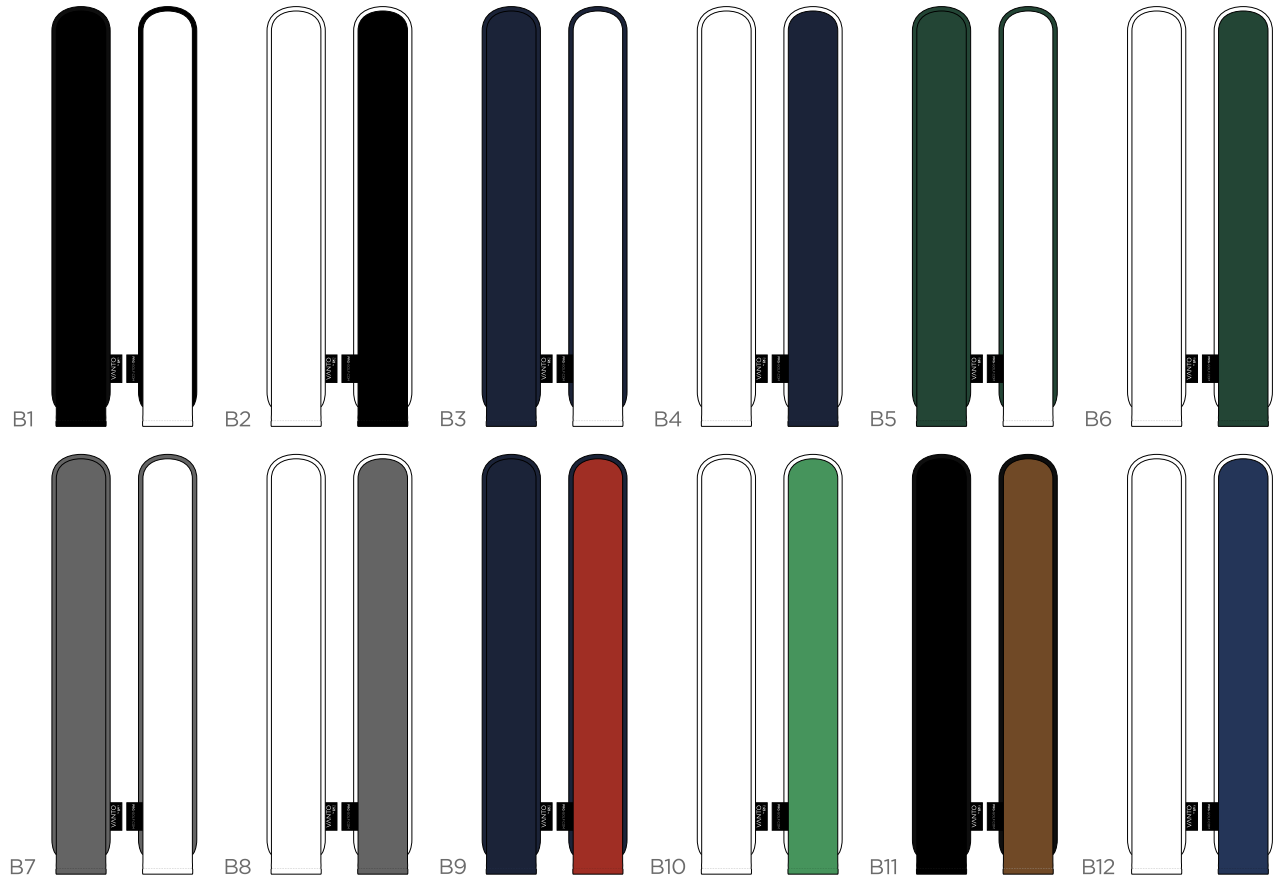

Two Tone Alignment Stick Cover

FRONT

BACK

FRONT

BACK

B1

B2

B3

B4

B5

B6

B7

B8

B9

B10

B11

B12

LEATHER COLOUR