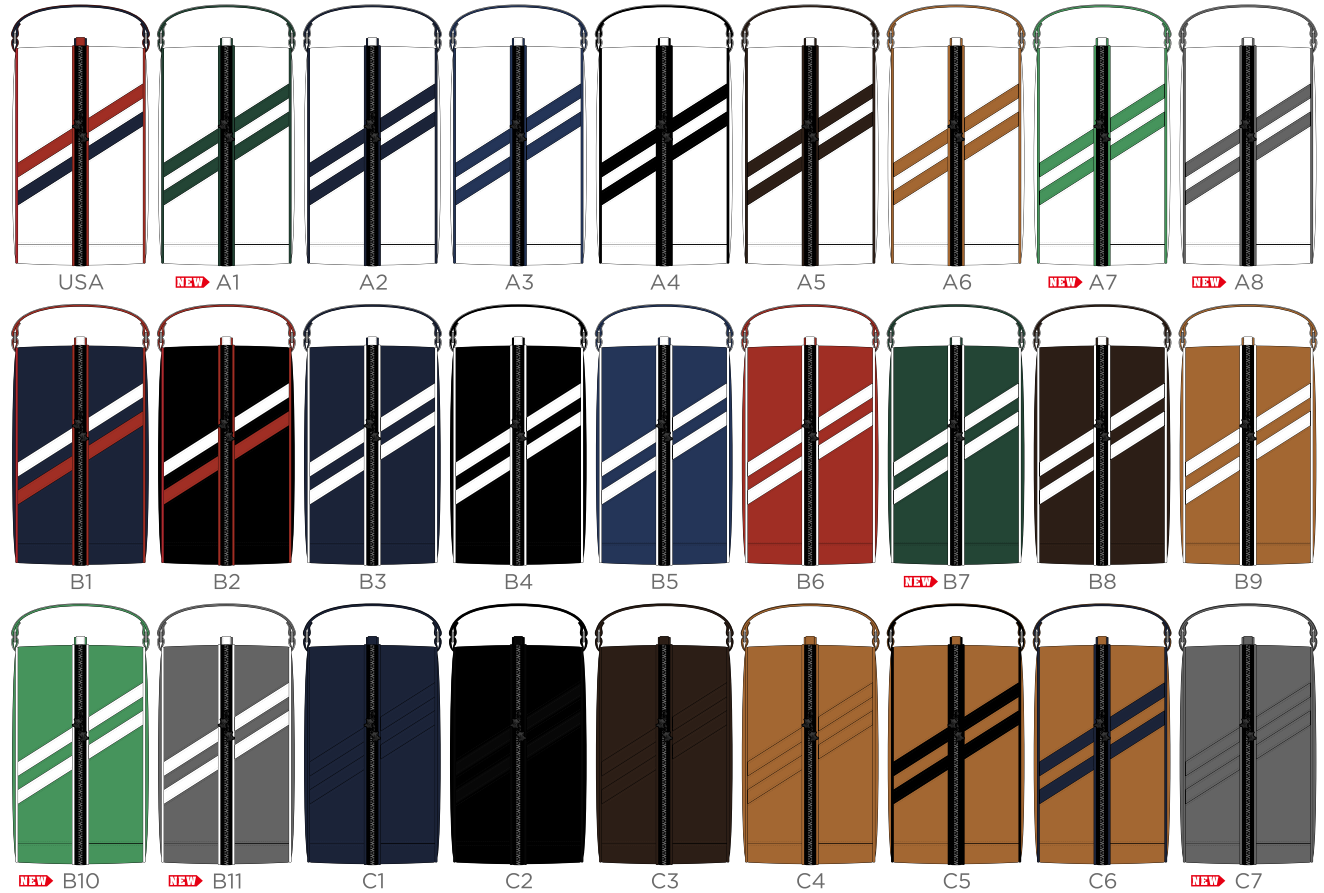

VANTO

Track Premium Shoe Bag

LEATHER COLOUR