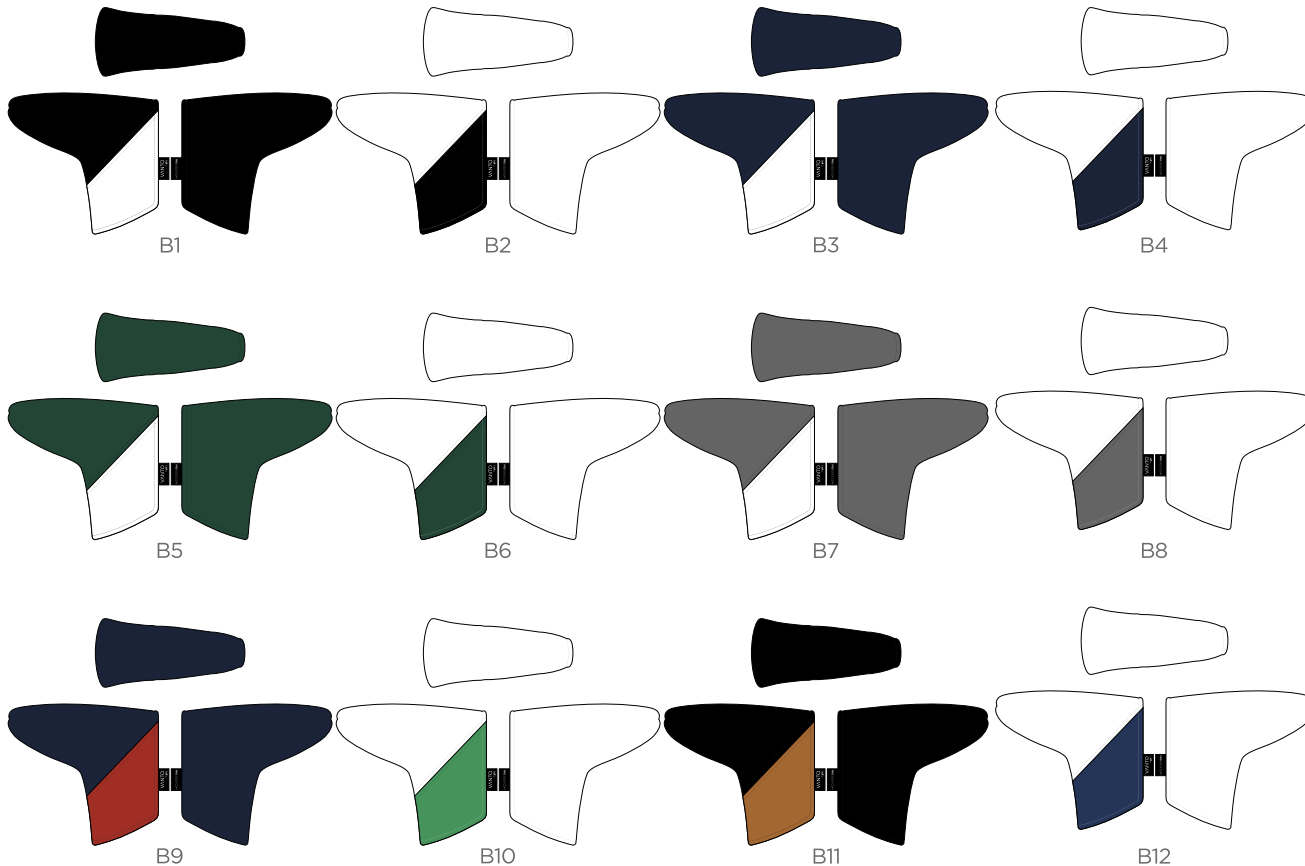

Two Tone Blade Cover

NEW

LEATHER COLOUR

- WHITE LUGANO
- BLACK LUGANO
- RED LUGANO
- BLUE LUGANO
- NAVY LUGANO
- BROWN LUGANO
- TAN LUGANO
- HUNTER LUGANO
- EMERALD LUGANO
- GRAY LUGANO