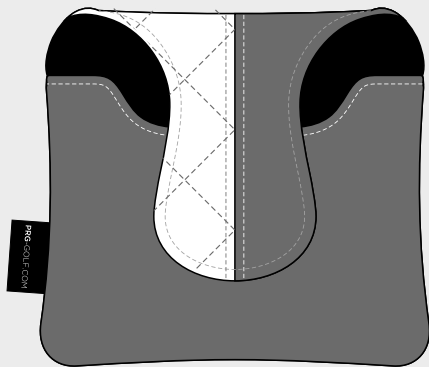

Cross Vintage Mallet Cover

BACK

LEATHER COLOUR