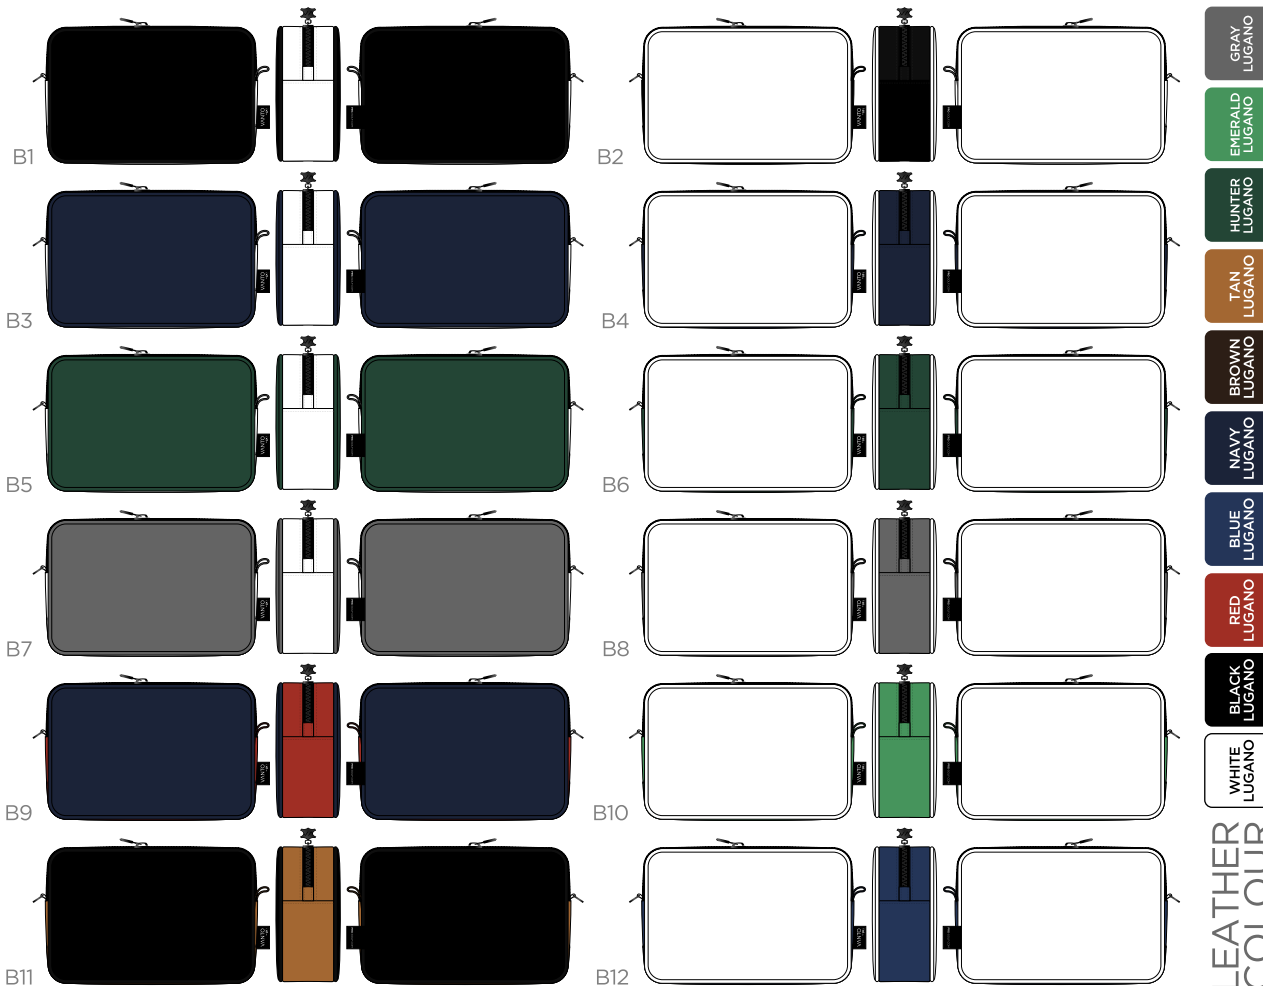

### LEATHER COLOUR

Two Tone Single Zip Tote Bag

FRONT

SIDE

BACK

FRONT

SIDE

BACK