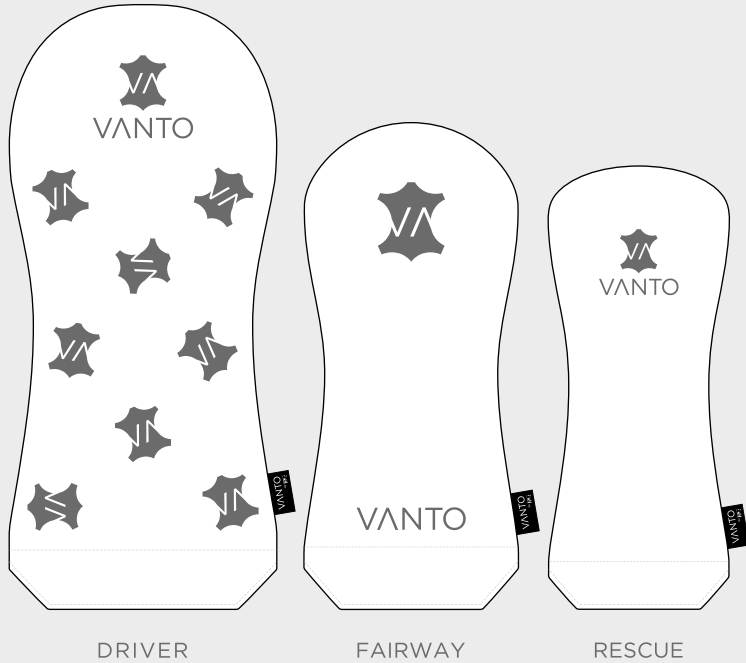

Classic Vintage Wood Cover

LEATHER COLOUR

- WHITE LUGANO
- BLACK LUGANO
- RED LUGANO
- BLUE LUGANO
- NAVY LUGANO
- BROWN LUGANO
- TAN LUGANO
- HUNTER LUGANO
- EMERALD LUGANO
- GRAY LUGANO