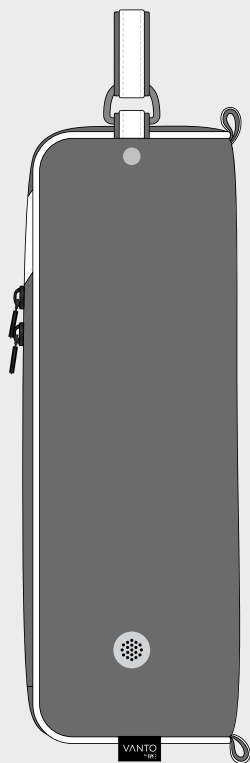

VANTO

College Premium Shoe Bag

SIDE

LEATHER COLOUR