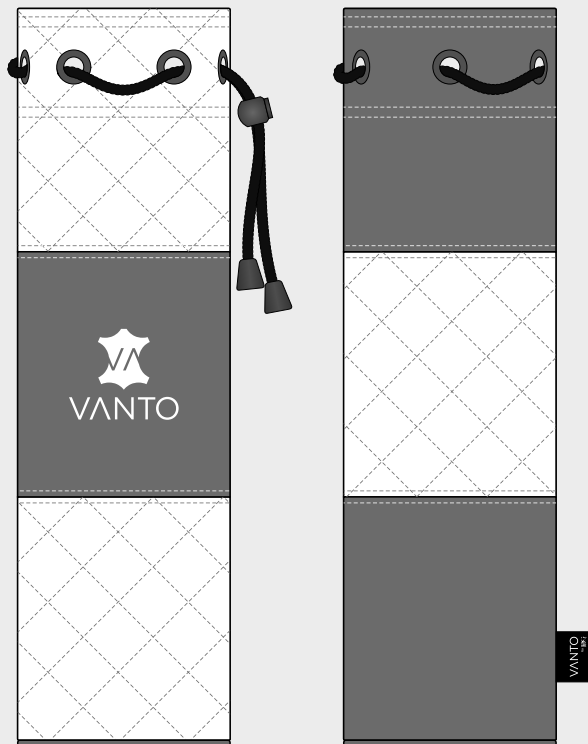

Cross Wine Tote bag

FRONT

BACK