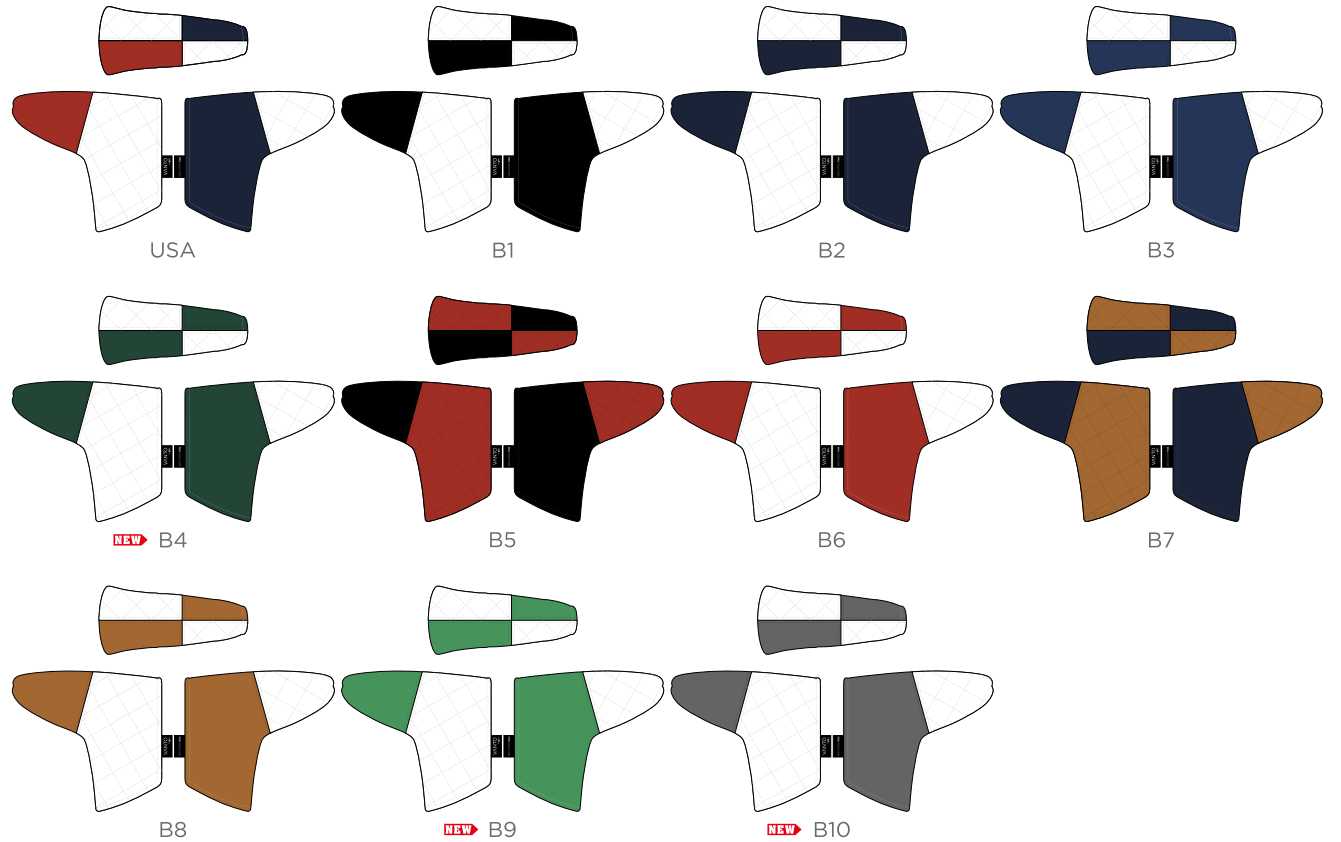

Cross Blade Cover