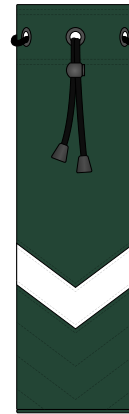

# Fusion Wine Tote bag

FRONT

BACK

USA

C1

C2

C3

C4