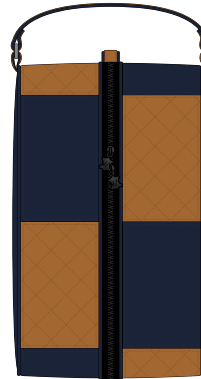

VANTO

Cross Premium Shoe bag

B7

LEATHER
COLOUR

WHITE
LUGANO

BLACK
LUGANO

RED
LUGANO

BLUE
LUGANO

NAVY
LUGANO

BROWN
LUGANO

TAN
LUGANO

HUNTER
LUGANO

EMERALD
LUGANO

GRAY
LUGANO