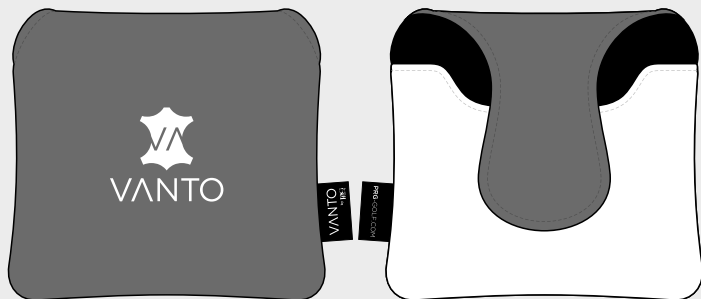

FRONT

BACK

FRONT

BACK

LEATHER COLOUR

Two Tone Vintage Mallet Cover

FRONT

BACK