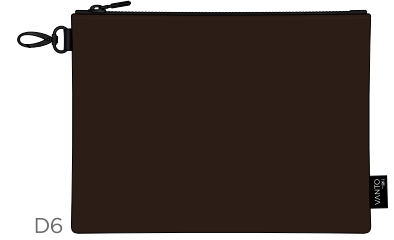

## Classic Premium Zip Tote Bag

LEATHER  
COLOUR