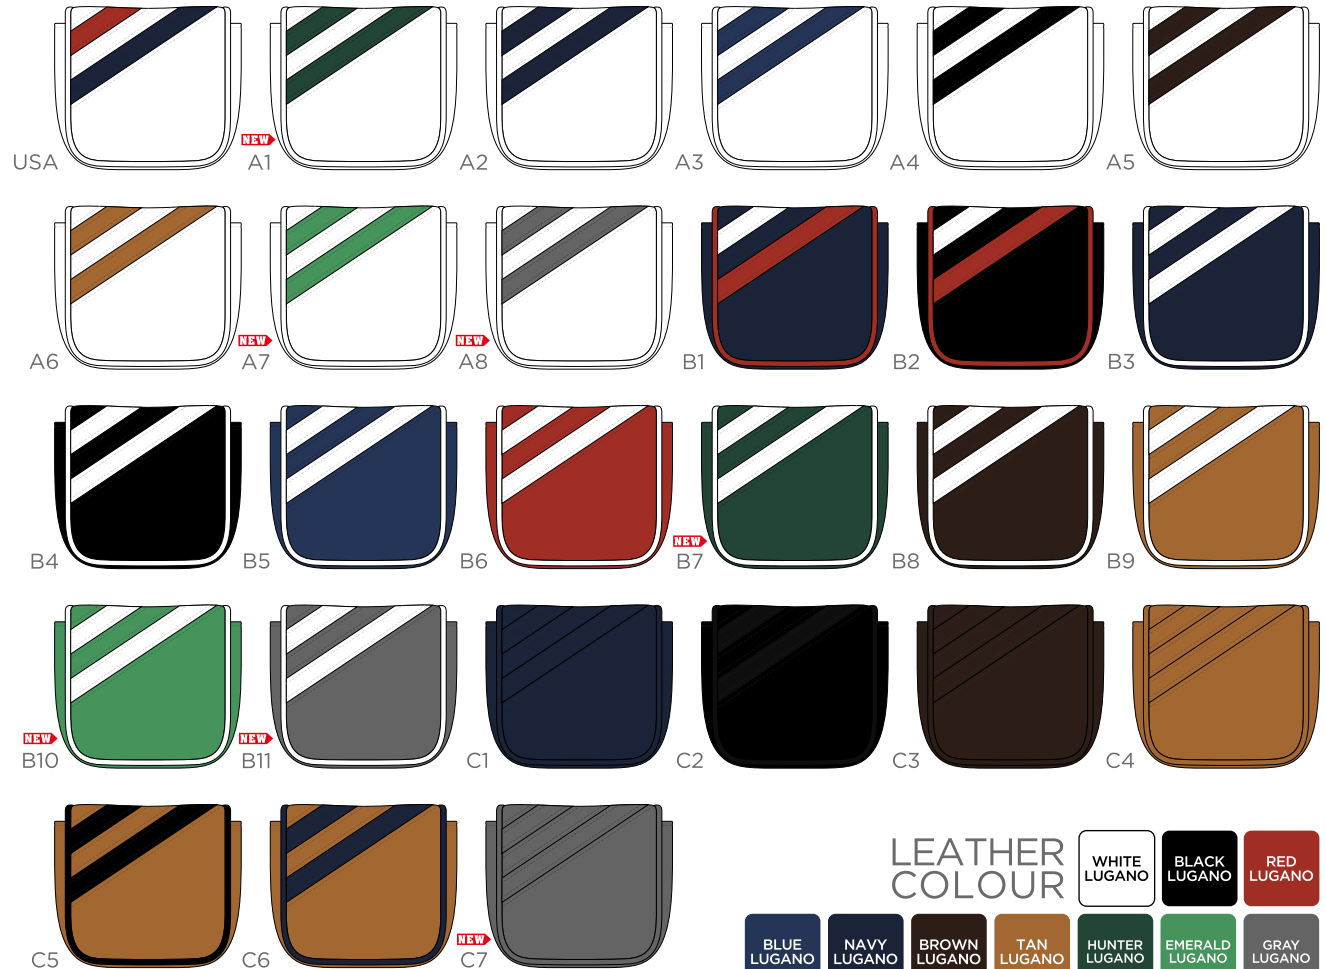

VANTO

Track Spider Mallet Cover