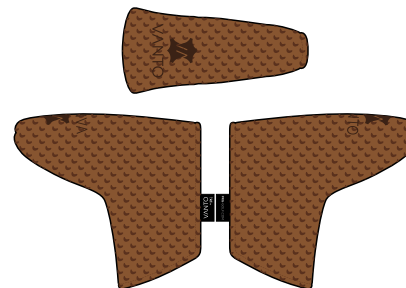

## Classic Alignment Stick Cover

LEATHER  
COLOUR

# Tuscany

LEATHER COLOUR DISTRESSED LUGANO

Vintage Wood Cover

Deluxe Tote Bag

Valuables Bag

Mallet Putter Cover

Vintage Mallet

Blade Putter Cover

Barrel Wood Cover

Single Zip Tote

Premium Zip

Mini Zip Pouch

Alignment Stick Cover