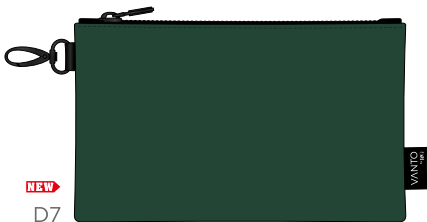

Classic Mini Zip Pouch