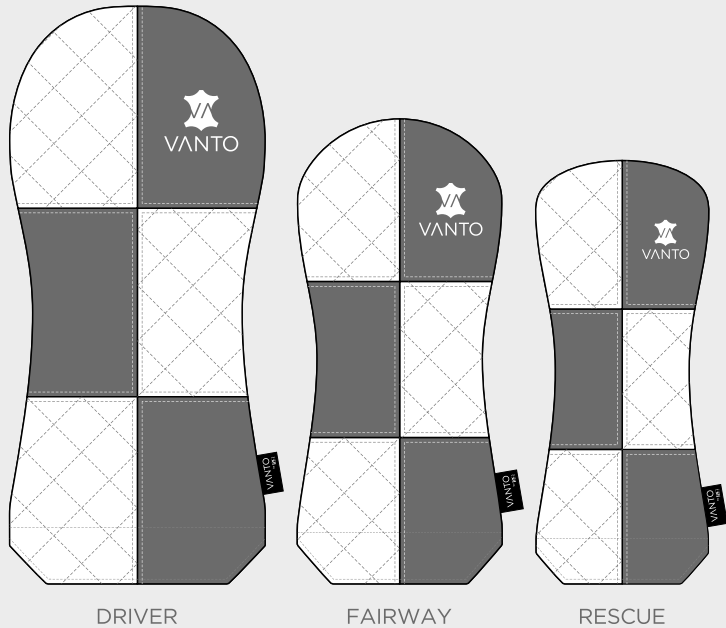

Cross Wood Cover