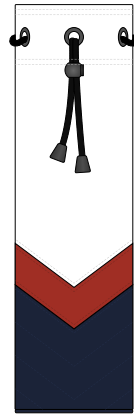

# Fusion Wine Tote bag

FRONT

BACK

USA

C1

C2

C3

C4