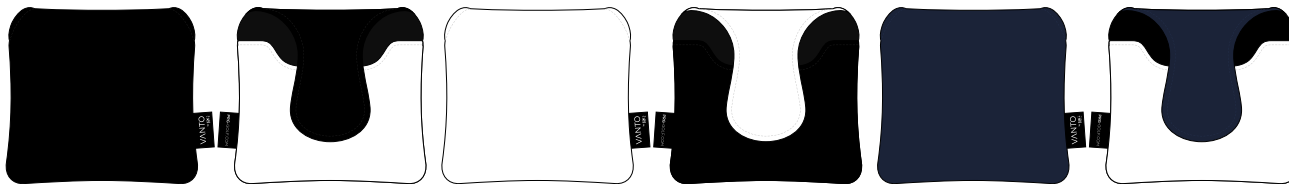

Two Tone Vintage Mallet Cover

B1

B2

B3

LEATHER COLOUR