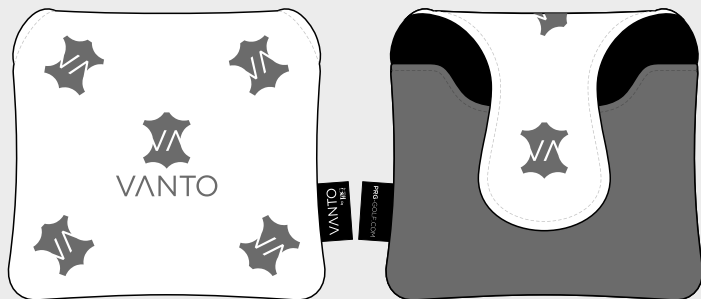

FRONT

BACK

FRONT

BACK

LEATHER COLOUR

Two Tone Vintage Mallet Cover

FRONT

BACK