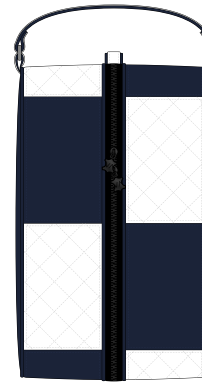

# Cross Premium Shoe bag

FRONT

SIDE

USA

B1

B2

B3

**NEW** B4