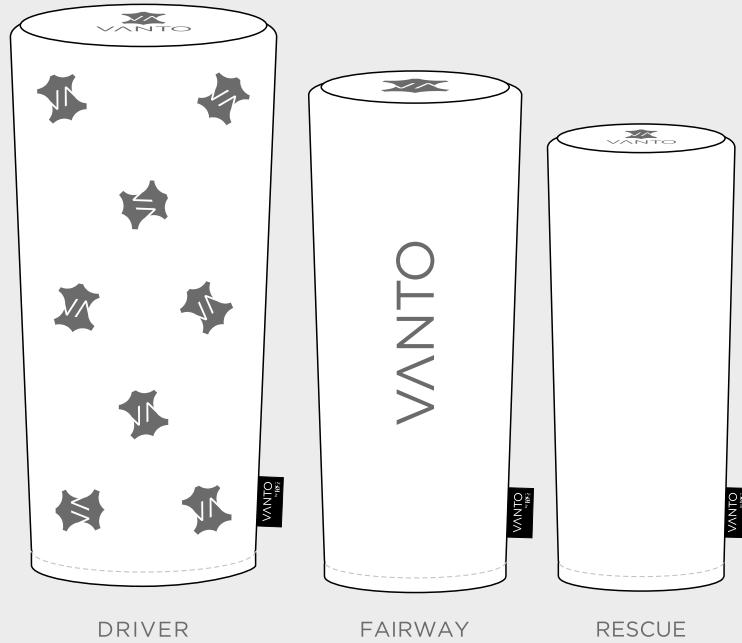

# Classic Barrel Wood Cover