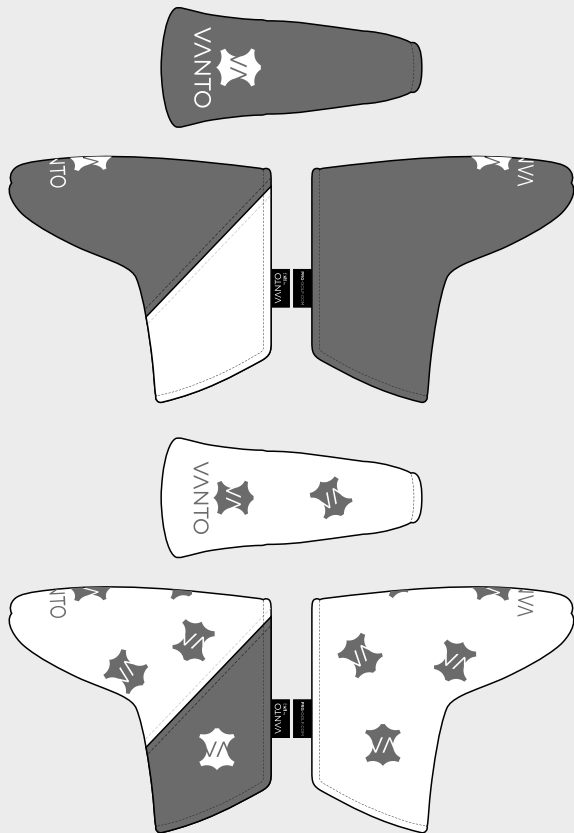

Two Tone Blade Cover

NEW

LEATHER COLOUR

- WHITE LUGANO
- BLACK LUGANO
- RED LUGANO
- BLUE LUGANO
- NAVY LUGANO
- BROWN LUGANO
- TAN LUGANO
- HUNTER LUGANO
- EMERALD LUGANO
- GRAY LUGANO