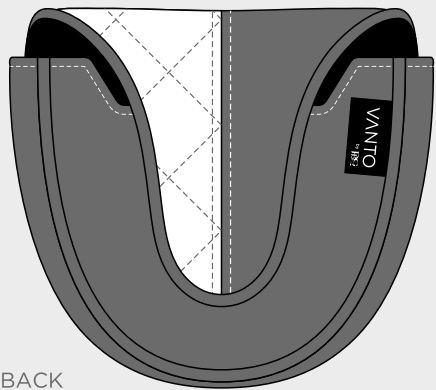

Cross Mallet Cover

BACK

LEATHER COLOUR

- WHITE LUGANO
- BLACK LUGANO
- RED LUGANO
- BLUE LUGANO
- NAVY LUGANO
- BROWN LUGANO
- TAN LUGANO
- HUNTER LUGANO
- EMERALD LUGANO
- GRAY LUGANO