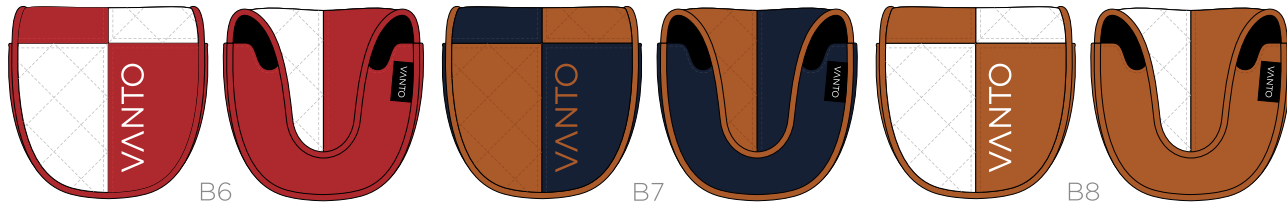

VINTAGE CROSS MALLETT PUTTER COVER