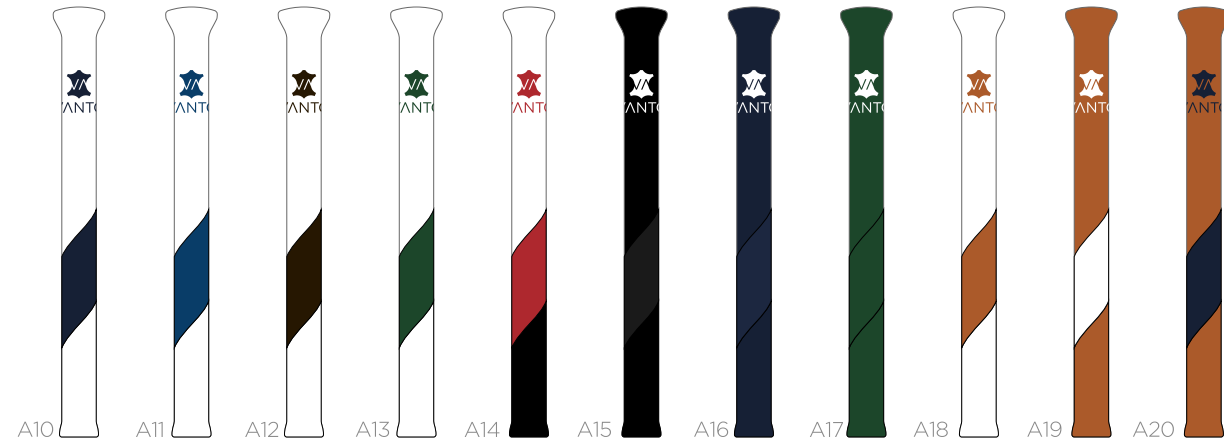

NEW

NEW

NEW

VINTAGE COLLEGE DELUXE TOTE BAG

FRONT

BACK

VINTAGE COLLEGE ALIGNMENT AID COVER

VINTAGE COLLEGE PREMIUM SHOE BAG