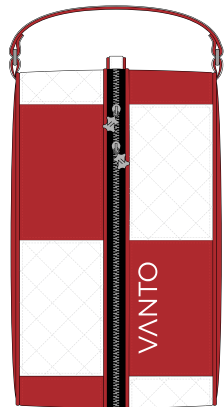

VINTAGE CROSS WINE TOTE BAG

FRONT

BACK

VINTAGE CROSS DELUXE TOTE BAG

FRONT

BACK

USA

B1

B2

B3

B4

B5

B6

NEW B7

NEW B8

BLACK LUGANO