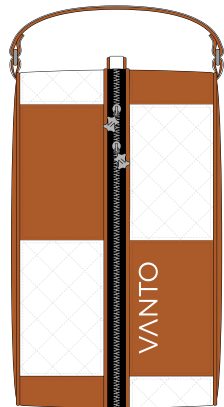

VINTAGE CROSS WINE TOTE BAG

FRONT

BACK

VINTAGE CROSS DELUXE TOTE BAG

FRONT

BACK

USA

B1

B2

B3

B4

B5

B6

NEW B7

NEW B8

BLACK LUGANO