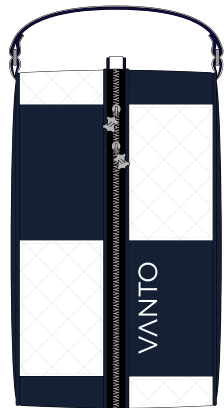

VINTAGE CROSS WINE TOTE BAG

FRONT

BACK

VINTAGE CROSS DELUXE TOTE BAG

FRONT

BACK

USA

B1