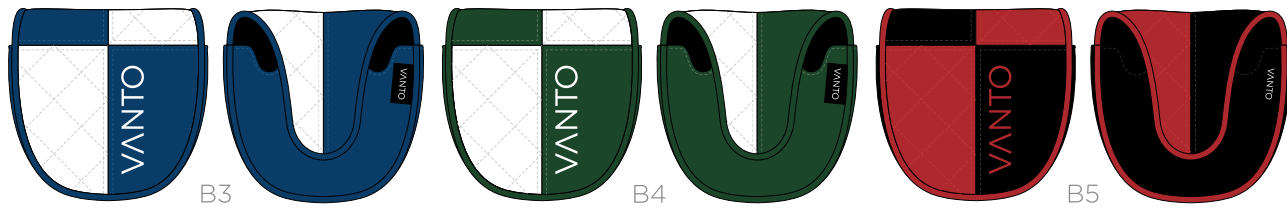

VINTAGE CROSS MALLETT PUTTER COVER