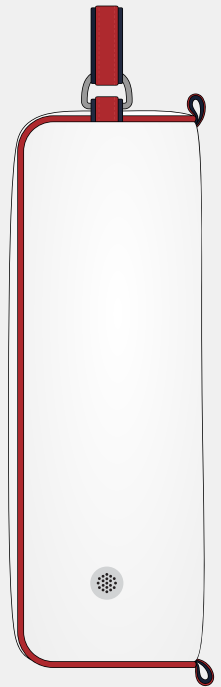

VINTAGE TRACK SPIDER MALLET

FRONT

BACK

VINTAGE TRACK PREMIUM ZIP

USA A1 A2 A3 A4 A5 A6 B1 B2 B3 B4

B5 B6 B7 B8 B9 C1 C2 C3 C4 C5 C6

VINTAGE TRACK WINE TOTE BAG

FRONT

BACK

VINTAGE TRACK DELUXE TOTE BAG

FRONT

BACK

VINTAGE TRACK PREMIUM SHOE BAG

FRONT

SIDE

VINTAGE CROSS BLADE PUTTER COVER