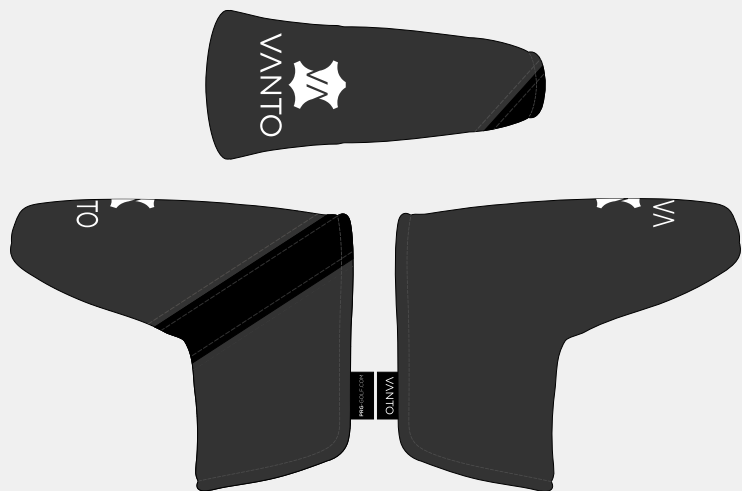

D8

D9

CANVAS+LEATHER WOOD COVER

DRIVER

FAIRWAY

RESCUE

CANVAS+LEATHER BLADE PUTTER COVER

BLACK
CANVAS