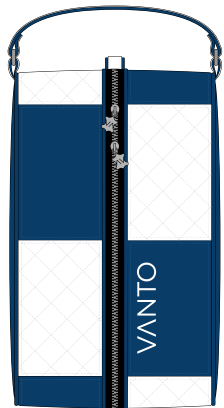

B3

BLACK LUGANO

WHITE LUGANO

RED LUGANO

BLUE LUGANO

NAVY LUGANO

GREEN LUGANO

TAN LUGANO

VINTAGE CROSS PREMIUM SHOE BAG