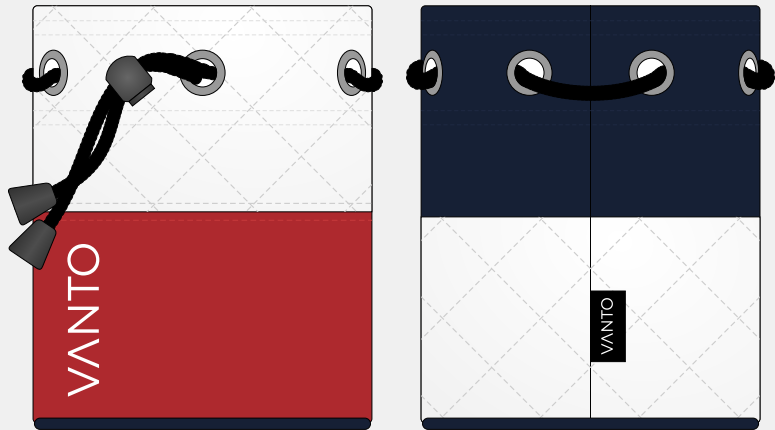

VINTAGE CROSS WINE TOTE BAG

FRONT

BACK

VINTAGE CROSS DELUXE TOTE BAG

FRONT

BACK

USA

B1